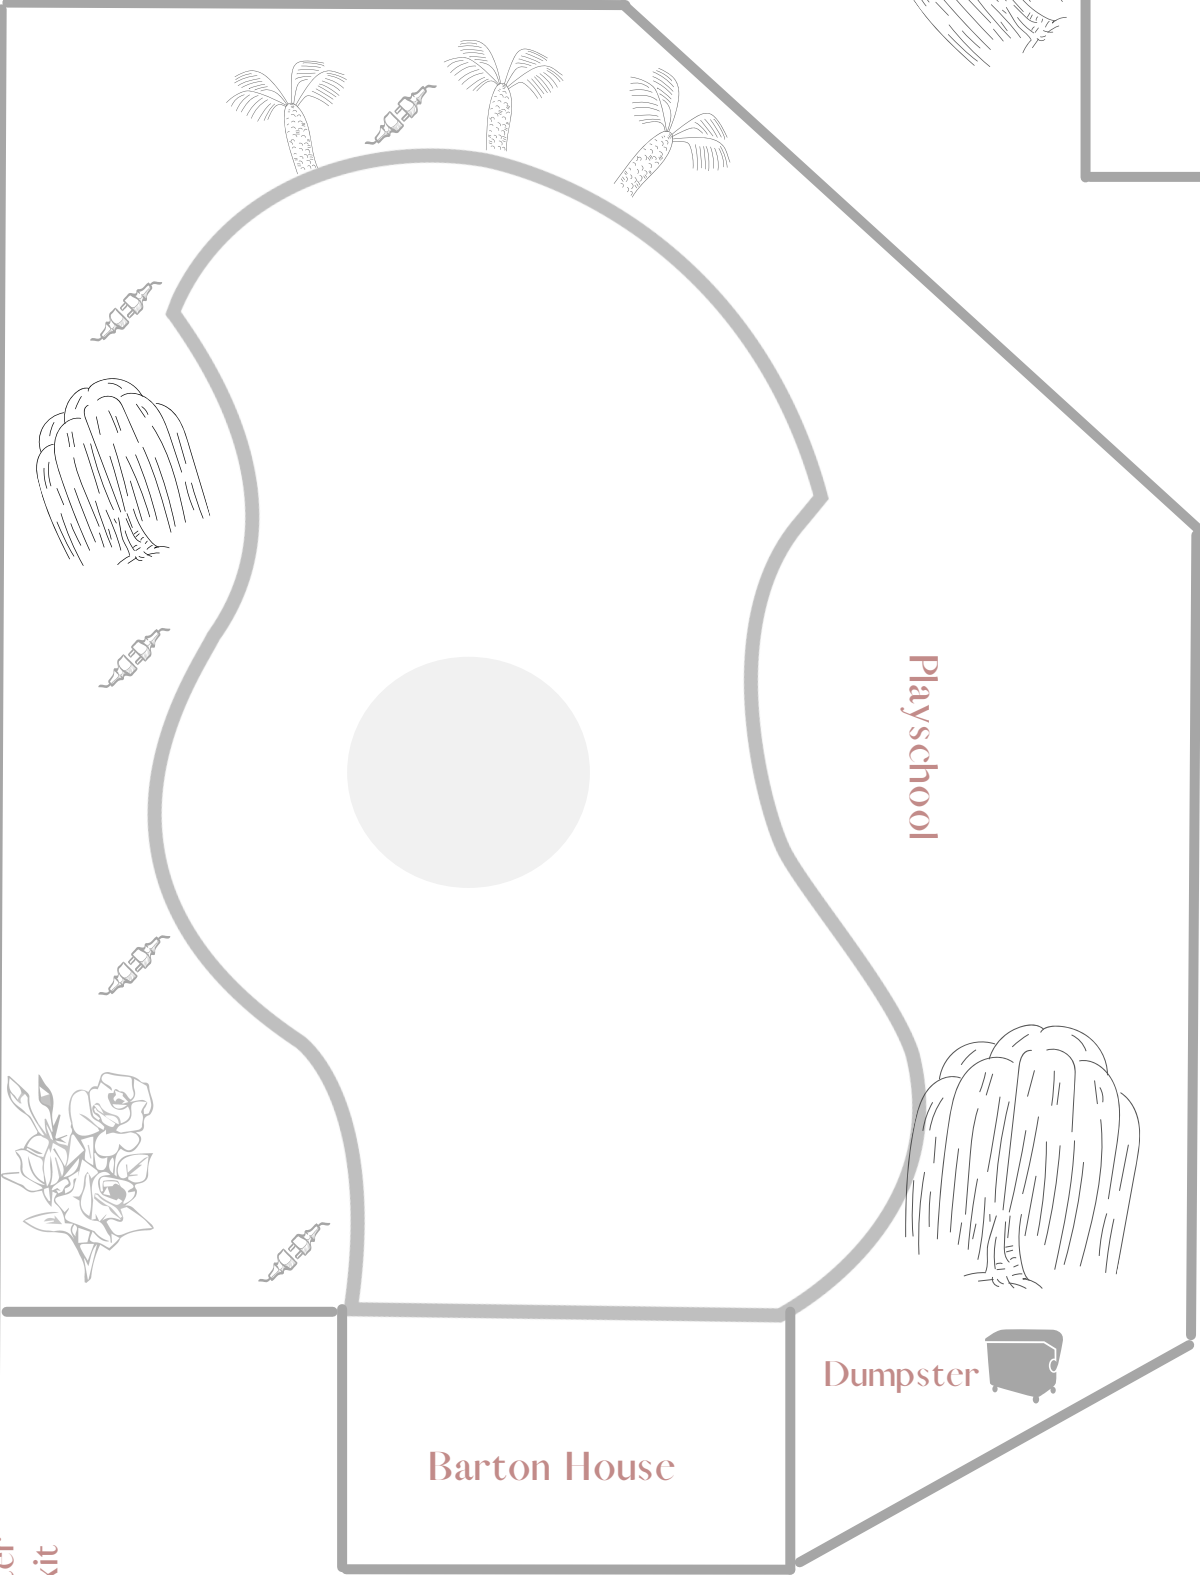

Nevada St.

Playschool

25'

Barton House

Dumpster -->

not to scale
approx. 70' x 40'
between market lights

 = outlet

Tulip House

Heritage Park

Playschool

Parking

Dumpster

Barton House

Enter
Exit

Enter
Exit

Nevada St.

Wrap-Around Patio

Front Door

not to scale
= outlet