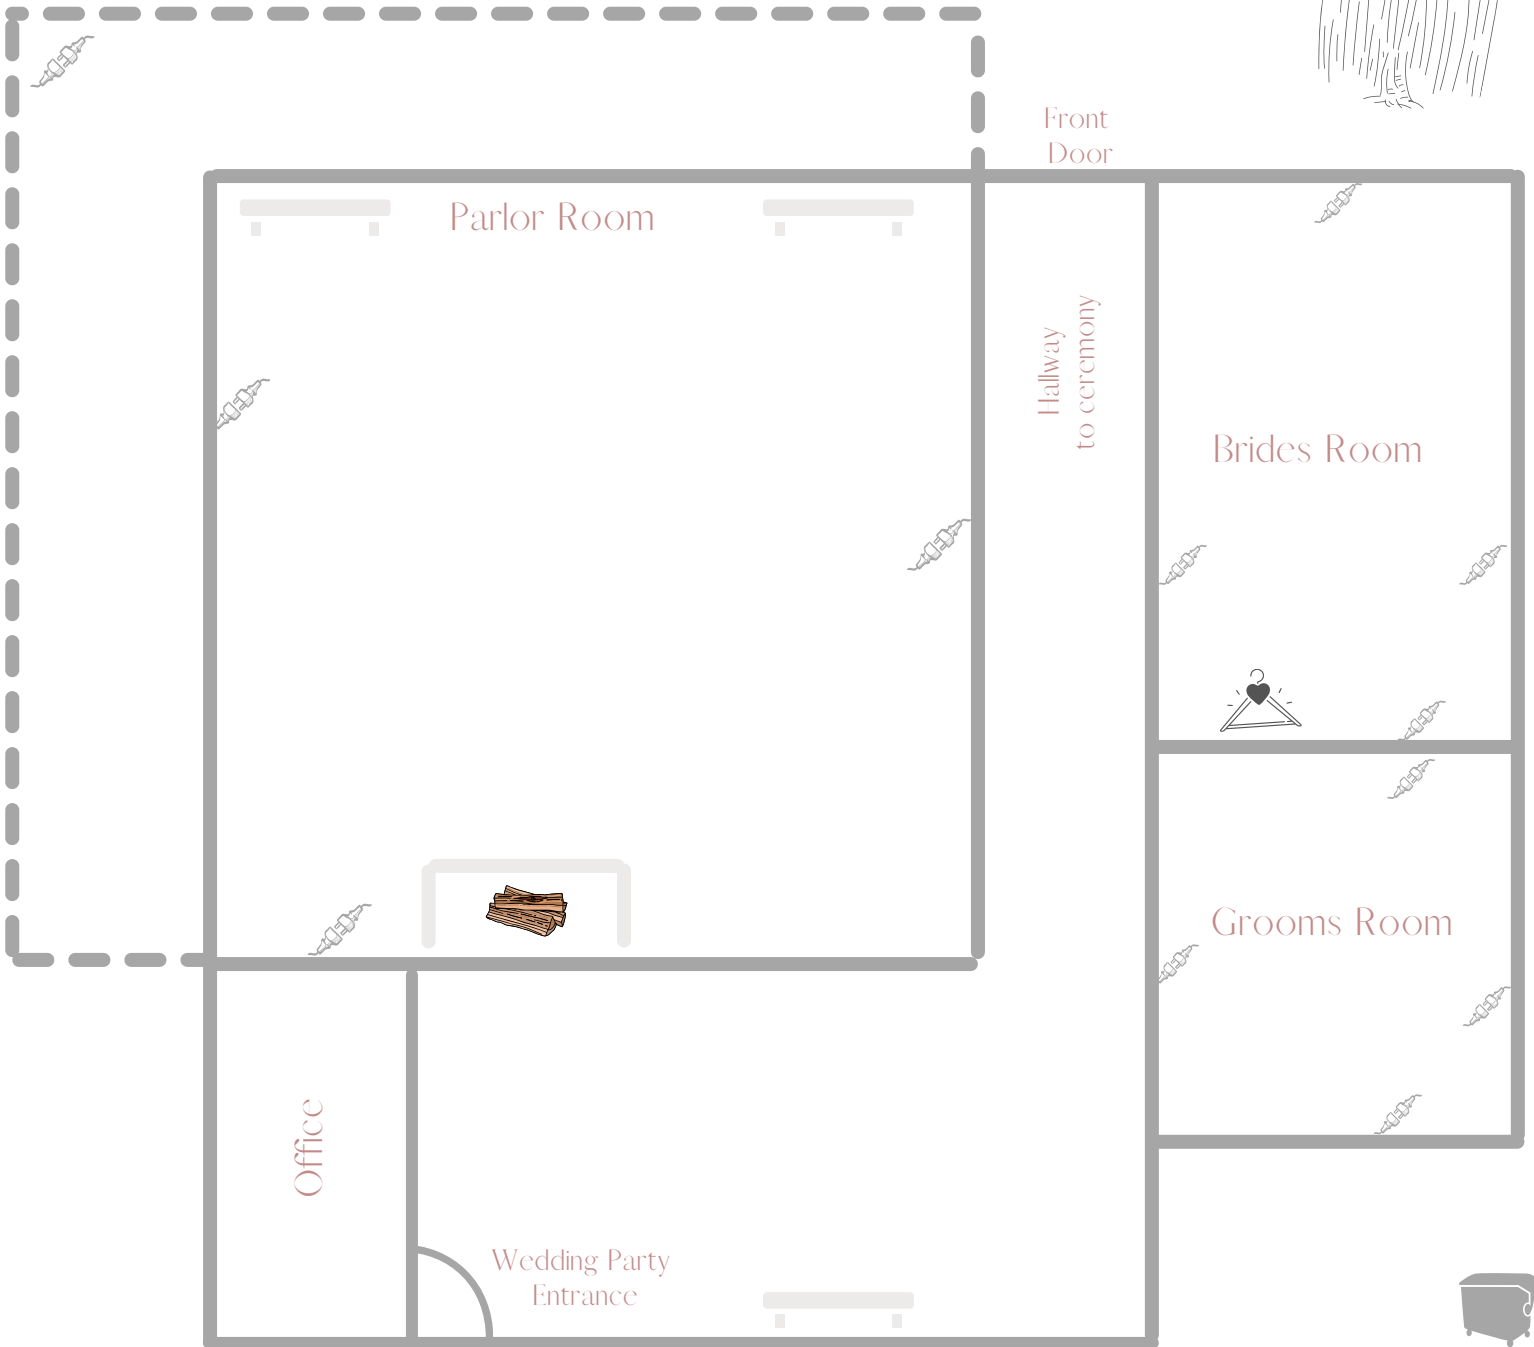

Nevada St.

Playschool

25'

Barton House

Dumpster -->

not to scale
approx. 70' x 40'
between market lights

 = outlet

Tulip House

Heritage Park

Playschool

Parking

Dumpster

Barton House

Enter
Exit

Enter
Exit

Nevada St.

Wrap-Around Patio

Front Door

not to scale
= outlet